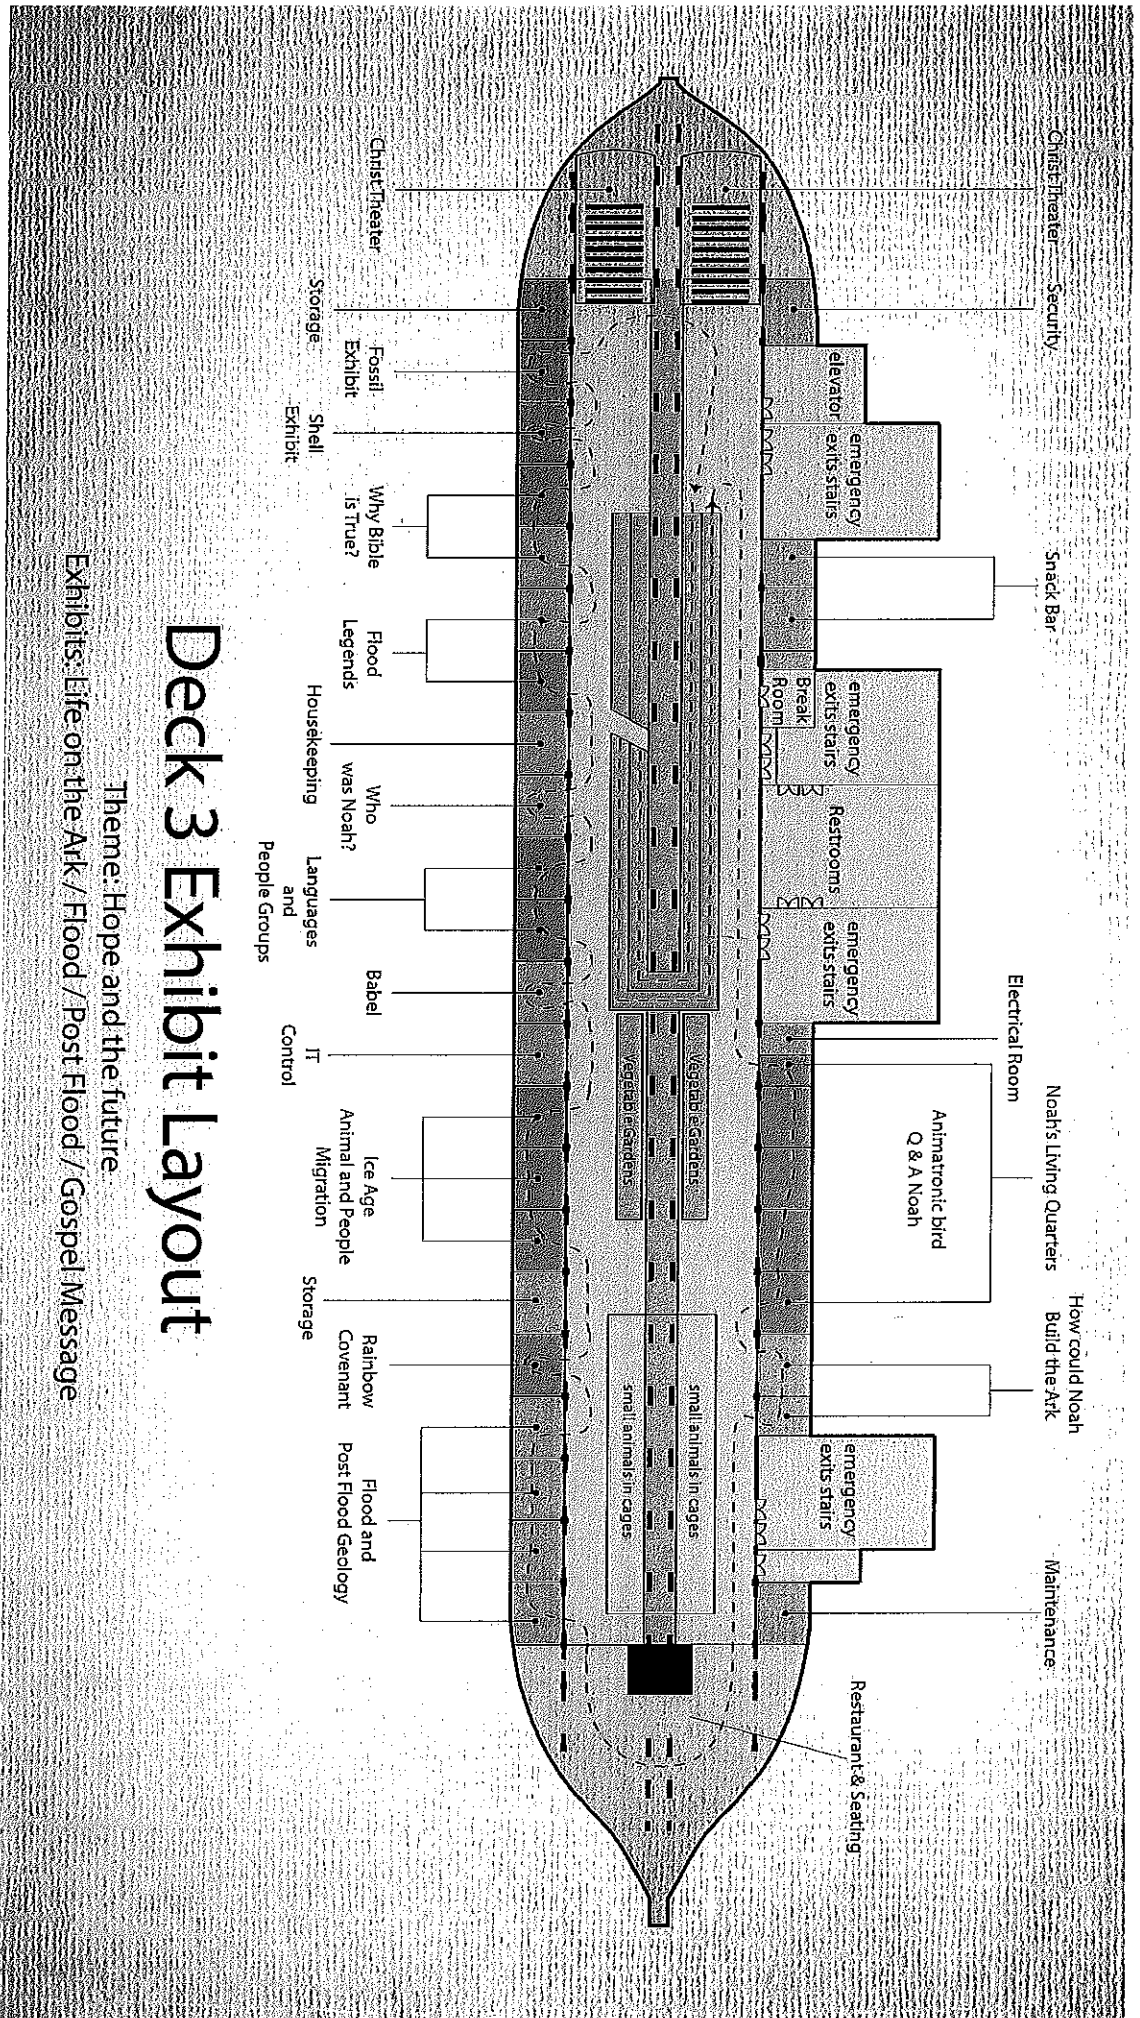

# Deck 1 Exhibit Layout

Theme: Trepidation and the Storm  
 Exhibits: Animal Kinds

# Deck 2 Exhibit Layout

Theme: Peace - all is well  
 Exhibits: How did they do that?

# Deck 3 Exhibit Layout

Theme: Hope and the future  
 Exhibits: Life on the Ark / Flood / Post Flood / Gospel Message