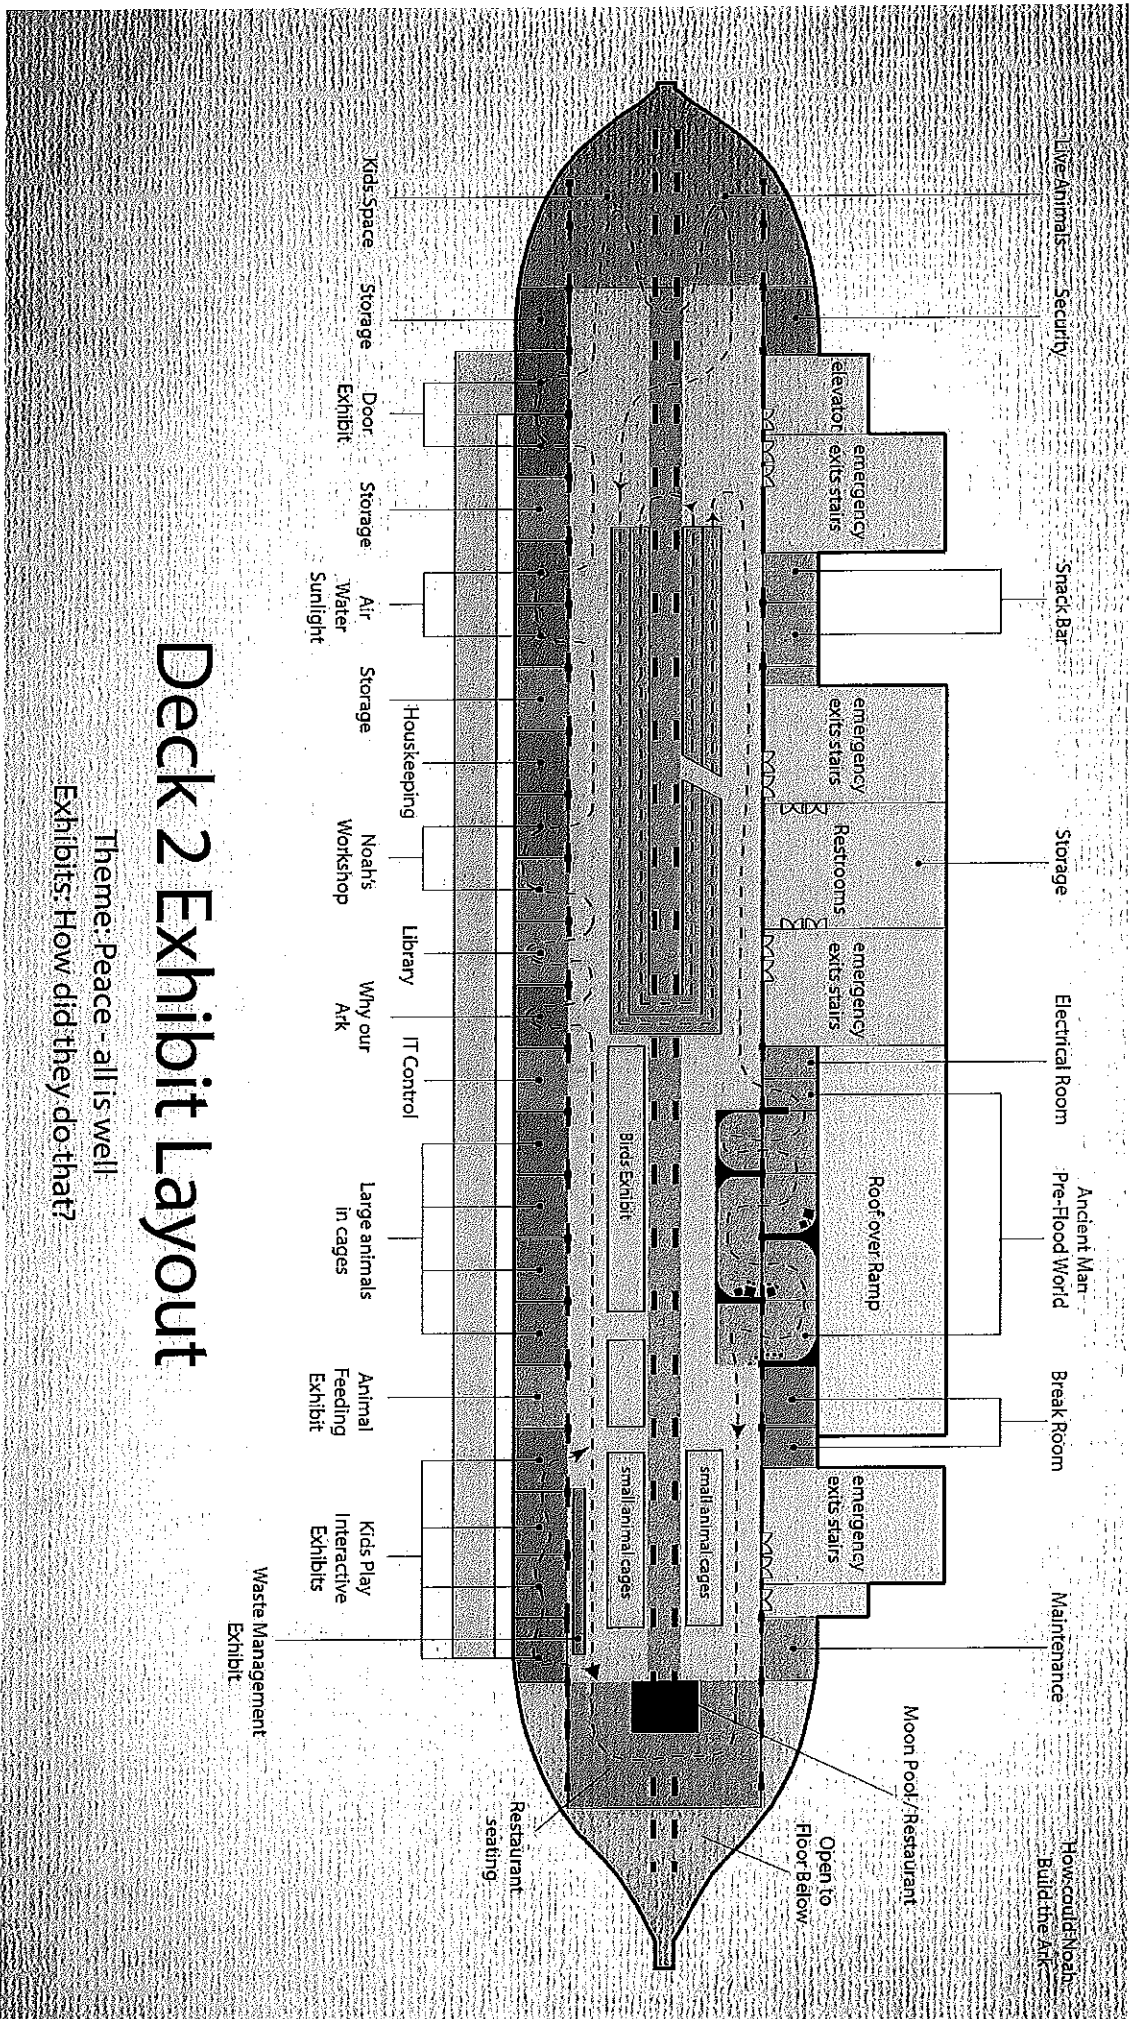

# Deck 1 Exhibit Layout

Theme: Trepidation and the Storm  
 Exhibits: Animal Kinds

# Deck 2 Exhibit Layout

Theme: Peace - all is well  
 Exhibits: How did they do that?

# Deck 3 Exhibit Layout

Theme: Hope and the future  
 Exhibits: Life on the Ark / Flood / Post Flood / Gospel Message